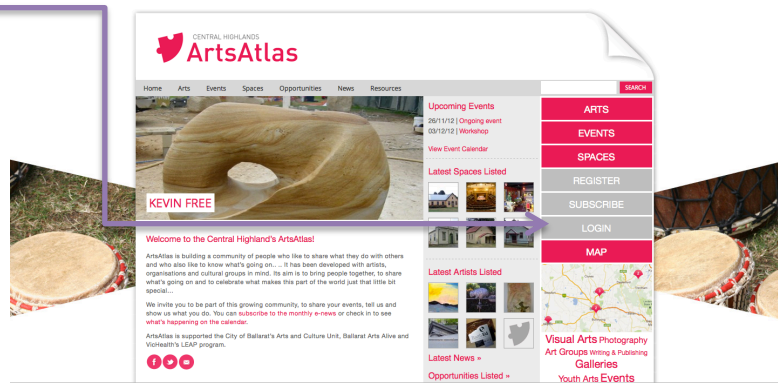

### STEPS

### WHAT TO LOOK FOR

1: Navigate to [artsatlas.com.au](http://artsatlas.com.au)

2: Click on LOGIN

OR: navigate directly to [artsatlas.com.au/login](http://artsatlas.com.au/login)

3: Enter your chosen:

- Username
- Email
- Click LOG IN